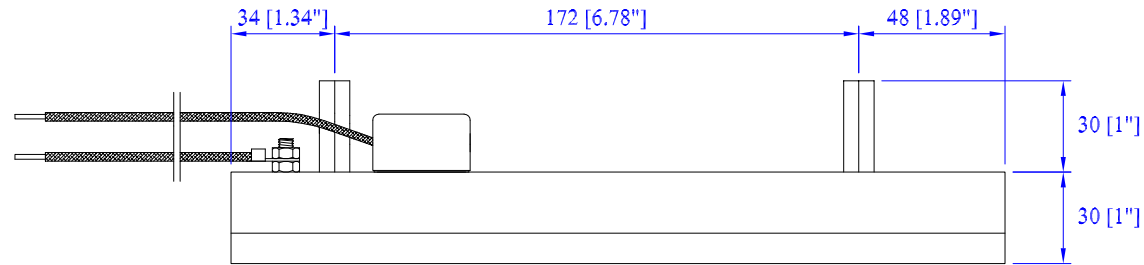

FRONT VIEW

300 mm high temperature leads

SIDE VIEW

END VIEW

REAR VIEW

Thermocouple terminal block

- * All dimensions are mm [inches]
- * Reflector material: 0.75mm [0.03"] polished aluminised steel

Ref -	Qty -	RAS1 standard			Part no.	
Drawn by P. E.	Checked by	Tolerance +/- 1	Filename RAS1_080310PA	Date 08-03-10	Scale Not to scale	
			Title RAS1			
			Drawing no. 080310PA		Edition 1	Sheet 1