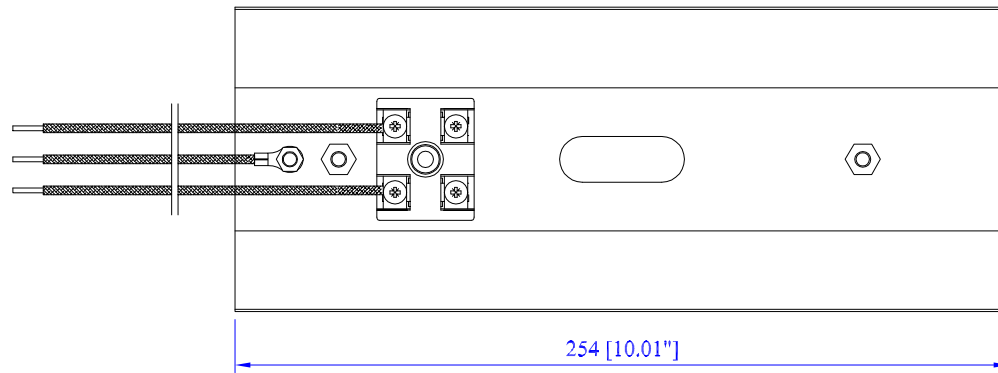

FRONT VIEW

300 mm high temperature leads

SIDE VIEW

END VIEW

REAR VIEW

Thermocouple terminal block

- * All dimensions are mm [inches]
- * Reflector material: 0.75mm [0.03"] polished aluminised steel

Ref -	Qty -	RAS1 standard			Part no.	
Drawn by P. E.	Checked by	Tolerance +/- 1	Filename RAS1_080310PA	Date 08-03-10	Scale Not to scale	
			Title RAS1			
			Drawing no. 080310PA		Edition 1	Sheet 1