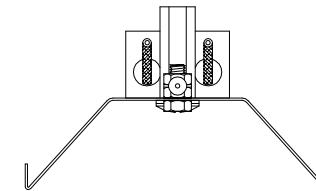

FRONT VIEW

300 mm high temperature leads

SIDE VIEW

END VIEW

REAR VIEW

Thermocouple terminal block

- * All dimensions are mm [inches]
- * Reflector material: 0.75mm [0.03"] polished aluminised steel

Ref -	Qty -	RAS1 standard			Part no.	
Drawn by P. E.	Checked by	Tolerance +/- 1	Filename RAS1_080310PA	Date 08-03-10	Scale Not to scale	
			Title RAS1			
			Drawing no. 080310PA		Edition 1	Sheet 1