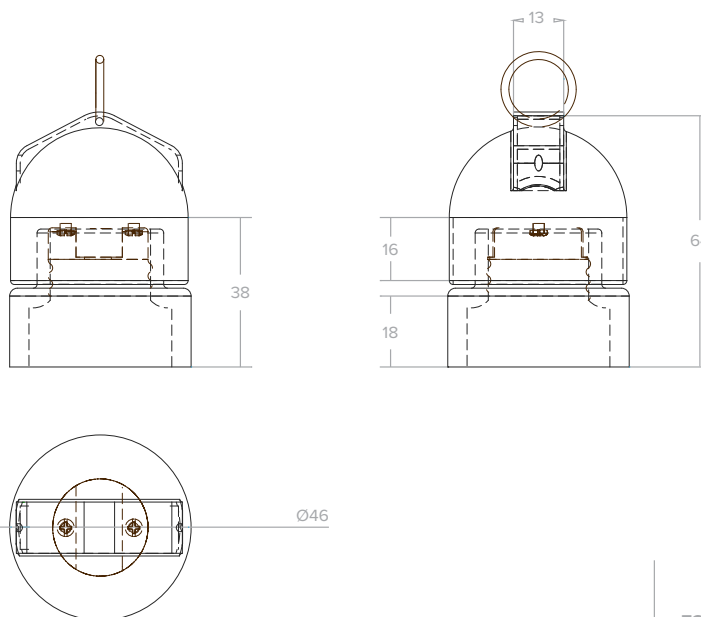

E27 Edison Screw Bulb Holder

Technical specification

High temperature porcelain holder used in operation of ceramic infrared bulbs.

E27 EDISON SCREW BULB HOLDER
29.0719

*All measurements are mm.
Tolerances apply.